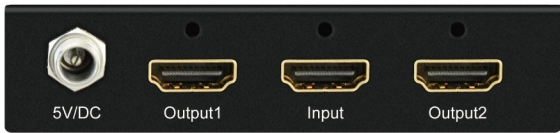

HDMI2.0 & HDCP2.2 SPLITTER WITH EDID AND RS232

- Digital Distribution: 1 HDMI Source to 2/4/8 HDMI Displays
- Ultra HD/4K Resolution: 4096x2160 or 3840x2160 30Hz at 4:4:4 and 60Hz at 4:4:4
- HDCP Licensing: Compliancy up to HDCP 2.2 and backward compliant
- 3D Ready: Capability to pass 3D stereoscopic signal formats
- Resolution Support: HD, and VESA up to UHD/4K
- Deep Color Support: Up to UHD/4K 30Hz 4:4:4/12 bits or 60Hz 4:4:4/8 bit
- EDID Control: Internal library with 15 EDID handshakes in addition to native EDID data of output/display 1
- Lossless Compressed Digital Audio: Dolby® TrueHD, Dolby® Digital Plus, DTS-HD Master Audio™ and Dolby® Atmos
- Deep Color Support: Up to 12 Bit at UHD/4K 24/25/30Hz 4:4:4
- HDMI and HDCP Licensing: Fully licensed and compatible with HDCP 2.2 and HDMI
- I2C Communication: EDID and HDCP buffering from Display to Source

HDMI2.0 & HDCP2.2 SPLITTER WITH AUDIO EXTRACTOR RS232 and EDID

- Digital Distribution: 1 HDMI Source to 2/4/8 HDMI Displays
- Ultra HD/4K Resolution: 4096x2160 or 3840x2160 30Hz at 4:4:4 and 60Hz at 4:4:4
- HDCP Licensing: Compliancy up to HDCP 2.2 and backward compliant
- 3D Ready: Capability to pass 3D stereoscopic signal formats
- Resolution Support: HD, and VESA up to UHD/4K
- Deep Color Support: Up to UHD/4K 30Hz 4:4:4/12 bits or 60Hz 4:4:4/8 bit
- EDID Control: Internal library with 15 EDID handshakes in addition to native EDID data of output/display 1
- Lossless Compressed Digital Audio: Dolby® TrueHD, Dolby® Digital Plus, DTS-HD Master Audio™ and Dolby® Atmos
- Deep Color Support: Up to 12 Bit at UHD/4K 24/25/30Hz 4:4:4
- HDMI and HDCP Licensing: Fully licensed and compatible with HDCP 2.2 and HDMI
- I2C Communication: EDID and HDCP buffering from Display to Source
- Support extract HDMI audio signal and convert it to digital optical or analog stereo audio