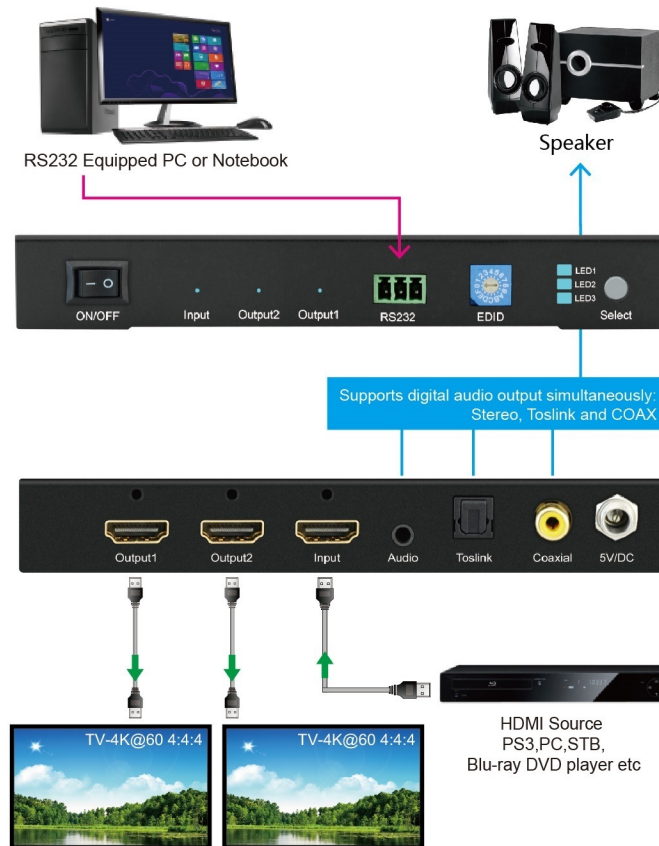

HDMI2.0 & HDCP2.2 SPLITTER WITH EDID AND RS232

- Digital Distribution: 1 HDMI Source to 2/4/8 HDMI Displays
- Ultra HD/4K Resolution: 4096x2160 or 3840x2160 30Hz at 4:4:4 and 60Hz at 4:4:4
- HDCP Licensing: Compliancy up to HDCP 2.2 and backward compliant
- 3D Ready: Capability to pass 3D stereoscopic signal formats
- Resolution Support: HD, and VESA up to UHD/4K
- Deep Color Support: Up to UHD/4K 30Hz 4:4:4/12 bits or 60Hz 4:4:4/8 bit
- EDID Control: Internal library with 15 EDID handshakes in addition to native EDID data of output/display 1
- Lossless Compressed Digital Audio: Dolby® TrueHD, Dolby® Digital Plus, DTS-HD Master Audio™ and Dolby® Atmos
- Deep Color Support: Up to 12 Bit at UHD/4K 24/25/30Hz 4:4:4
- HDMI and HDCP Licensing: Fully licensed and compatible with HDCP 2.2 and HDMI
- I2C Communication: EDID and HDCP buffering from Display to Source

HDMI2.0 & HDCP2.2 SPLITTER WITH AUDIO EXTRACTOR RS232 and EDID

- Digital Distribution: 1 HDMI Source to 2/4/8 HDMI Displays
- Ultra HD/4K Resolution: 4096x2160 or 3840x2160 30Hz at 4:4:4 and 60Hz at 4:4:4
- HDCP Licensing: Compliancy up to HDCP 2.2 and backward compliant
- 3D Ready: Capability to pass 3D stereoscopic signal formats
- Resolution Support: HD, and VESA up to UHD/4K
- Deep Color Support: Up to UHD/4K 30Hz 4:4:4/12 bits or 60Hz 4:4:4/8 bit
- EDID Control: Internal library with 15 EDID handshakes in addition to native EDID data of output/display 1
- Lossless Compressed Digital Audio: Dolby® TrueHD, Dolby® Digital Plus, DTS-HD Master Audio™ and Dolby® Atmos
- Deep Color Support: Up to 12 Bit at UHD/4K 24/25/30Hz 4:4:4
- HDMI and HDCP Licensing: Fully licensed and compatible with HDCP 2.2 and HDMI
- I2C Communication: EDID and HDCP buffering from Display to Source
- Support extract HDMI audio signal and convert it to digital optical or analog stereo audio