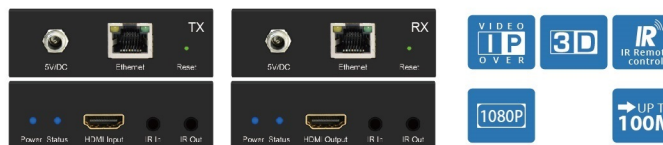

HM-ET09

HDMI OVER IP KVM EXTENDER BY NETWORKING CABLE

- Extend HDMI signal up to 100 meters via a single network cable
- The highest resolution supported is up to 1080p@30Hz
- LED indicators, know the status of power and USB connection easily
- Support KVM function, remote control conveniently
- Support LAN standard 802.3 Ethernet 10/100Mbps
- Compliant STP and UTP CAT5/5e/6 network cables
- Aluminum alloy housing design, stable and durable

HM-ET10

HDMI OVER IP KVM EXTENDER BY OPTICAL CABLE

-
- Extend HDMI signal up to 20 kilo meters via a single Optical cable
 - The highest resolution supported is up to 1080p@30Hz
 - LED indicators, know the status of power and USB connection easily
 - Support KVM function, remote control conveniently
 - Aluminum alloy housing design, stable and durable

HM-ET14

HDMI OVER IP EXTENDER BY NETWORKING CABLE

- Transmit HDMI signal over network cable
- Extend HDMI signal over a single CAT6 up to 100m
- Up to 1920x1080 resolutions
- Better compatibility with HDMI source devices, display devices and network cables
- Compatible with existing internet
- Support 7x24 hours of continuous work
- Functional as extender & splitter
- Support various kinds of video signal input