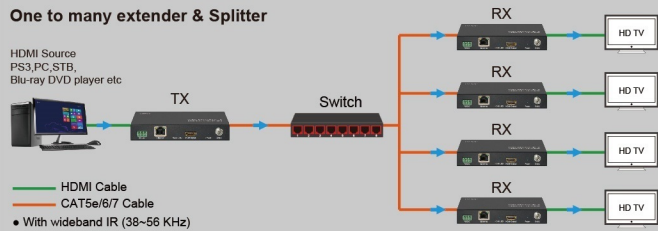

HDMI OVER IP EXTENDER

HM-ET07

HDMI OVER IP EXTENDER BY NETWORKING (RS232)

One to one extender

One to many extender & Splitter

- Transmit HDMI signal over network cable
- Extend HDMI signal over a single CAT6 up to 100m
- Up to 1920x1080 resolutions
- Better compatibility with HDMI source devices, display devices and network cables
- Compatible with existing internet
- Support 7x24 hours of continuous work
- Functional as extender & splitter
- Support various kinds of video signal input

HM-ET08

HDMI OVER IP EXTENDER BY OPTICAL CABLE (RS232)

-
- Transmit HDMI signal over Optical cable
 - Extend HDMI signal over a single Optical cable up to 20km
 - Up to 1920x1080 resolutions
 - Better compatibility with HDMI source devices, display devices and Optical cables
 - Compatible with existing internet
 - Support 7x24 hours of continuous work
 - Functional as extender & splitter
 - Support various kinds of video signal input

HM-ET09

HDMI OVER IP KVM EXTENDER BY NETWORKING CABLE

- Extend HDMI signal up to 100 meters via a single network cable
- The highest resolution supported is up to 1080p@30Hz
- LED indicators, know the status of power and USB connection easily
- Support KVM function, remote control conveniently
- Support LAN standard 802.3 Ethernet 10/100Mbps
- Compliant STP and UTP CAT5/5e/6 network cables
- Aluminum alloy housing design, stable and durable

HM-ET10

HDMI OVER IP KVM EXTENDER BY OPTICAL CABLE

-
- Extend HDMI signal up to 20 kilo meters via a single Optical cable
 - The highest resolution supported is up to 1080p@30Hz
 - LED indicators, know the status of power and USB connection easily
 - Support KVM function, remote control conveniently
 - Aluminum alloy housing design, stable and durable