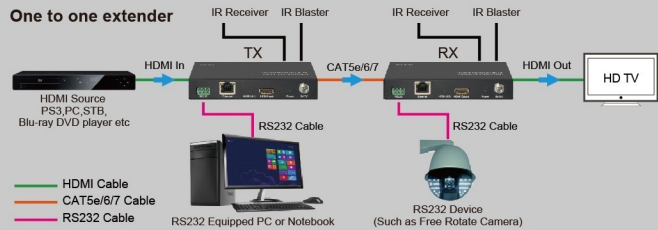

HDMI OVER IP EXTENDER

HM-ET07

HDMI OVER IP EXTENDER BY NETWORKING (RS232)

One to one extender

One to many extender & Splitter

- Transmit HDMI signal over network cable
- Extend HDMI signal over a single CAT6 up to 100m
- Up to 1920x1080 resolutions
- Better compatibility with HDMI source devices, display devices and network cables
- Compatible with existing internet
- Support 7x24 hours of continuous work
- Functional as extender & splitter
- Support various kinds of video signal input

HM-ET08

HDMI OVER IP EXTENDER BY OPTICAL CABLE (RS232)

-
- Transmit HDMI signal over Optical cable
 - Extend HDMI signal over a single Optical cable up to 20km
 - Up to 1920x1080 resolutions
 - Better compatibility with HDMI source devices, display devices and Optical cables
 - Compatible with existing internet
 - Support 7x24 hours of continuous work
 - Functional as extender & splitter
 - Support various kinds of video signal input

HM-ET09

HDMI OVER IP KVM EXTENDER BY NETWORKING CABLE

- Extend HDMI signal up to 100 meters via a single network cable
- The highest resolution supported is up to 1080p@30Hz
- LED indicators, know the status of power and USB connection easily
- Support KVM function, remote control conveniently
- Support LAN standard 802.3 Ethernet 10/100Mbps
- Compliant STP and UTP CAT5/5e/6 network cables
- Aluminum alloy housing design, stable and durable

HM-ET10

HDMI OVER IP KVM EXTENDER BY OPTICAL CABLE

-
- Extend HDMI signal up to 20 kilo meters via a single Optical cable
 - The highest resolution supported is up to 1080p@30Hz
 - LED indicators, know the status of power and USB connection easily
 - Support KVM function, remote control conveniently
 - Aluminum alloy housing design, stable and durable